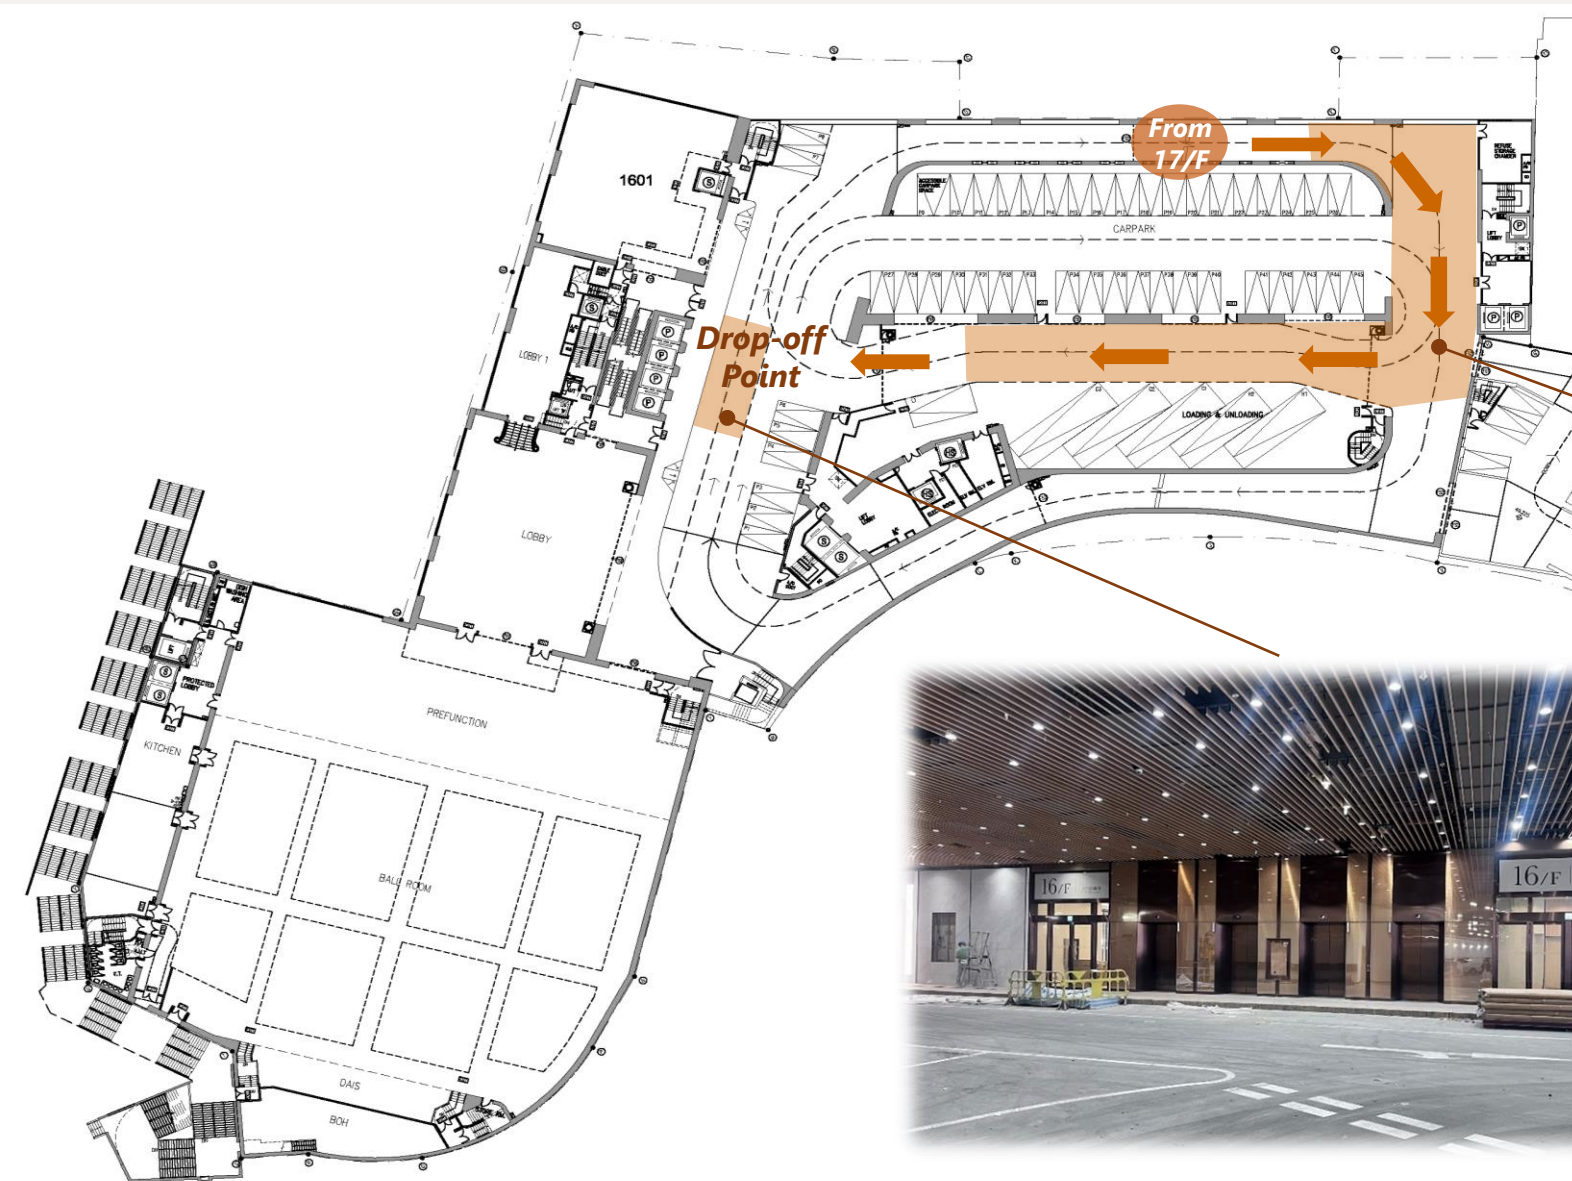

At 16/F

Remarks

- From Wan Chai: Please access Hopewell Hotel at 17/F
- From Central: Please access Hopewell Hotel at 18/F